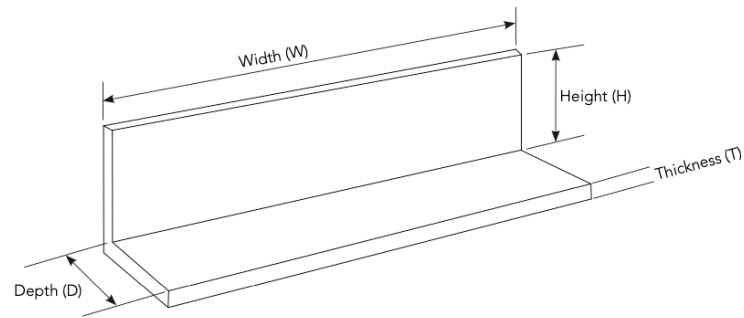

neelnox

LET
THERE
BE **DESIGN.**

FEATURES

- Premium 304 Grade Stainless Steel
- Equipped with SoundDefy™ noise concealing technology
- An appropriate slope ensures proper drainage of water
- Double walled stainless steel construction ensures no screws are visible after installation

Y-203-P

Model	Y-203-P
Product	Floating Shelf
Size	18"(W) x 4"(D) x 4"(H)
Thickness	5/8"
Slope	1/8"
Hardware	Included, Concealed

FINISHES	Polished (-P)	Brushed Bronze (-BBRZ)	Light Beige (-LTBGE)
	Brushed (-B)	Antique Brass (-ABRS)	Grey (-GRAY)
	Brushed Gold (-BGLD)	Antique Copper (-ACOP)	Beige (-BEIGE)
	Matte Black (-BLK)	Matte White (-WHT)	Polished Gold (-PGLD)
	Oil Rubbed Bronze (-ORB)	Brushed Black (-BRBLK)	Polished Rose Gold (-PRGD)
	Brushed Brass (-BBRS)	Brushed Rose Gold (-BRGD)	